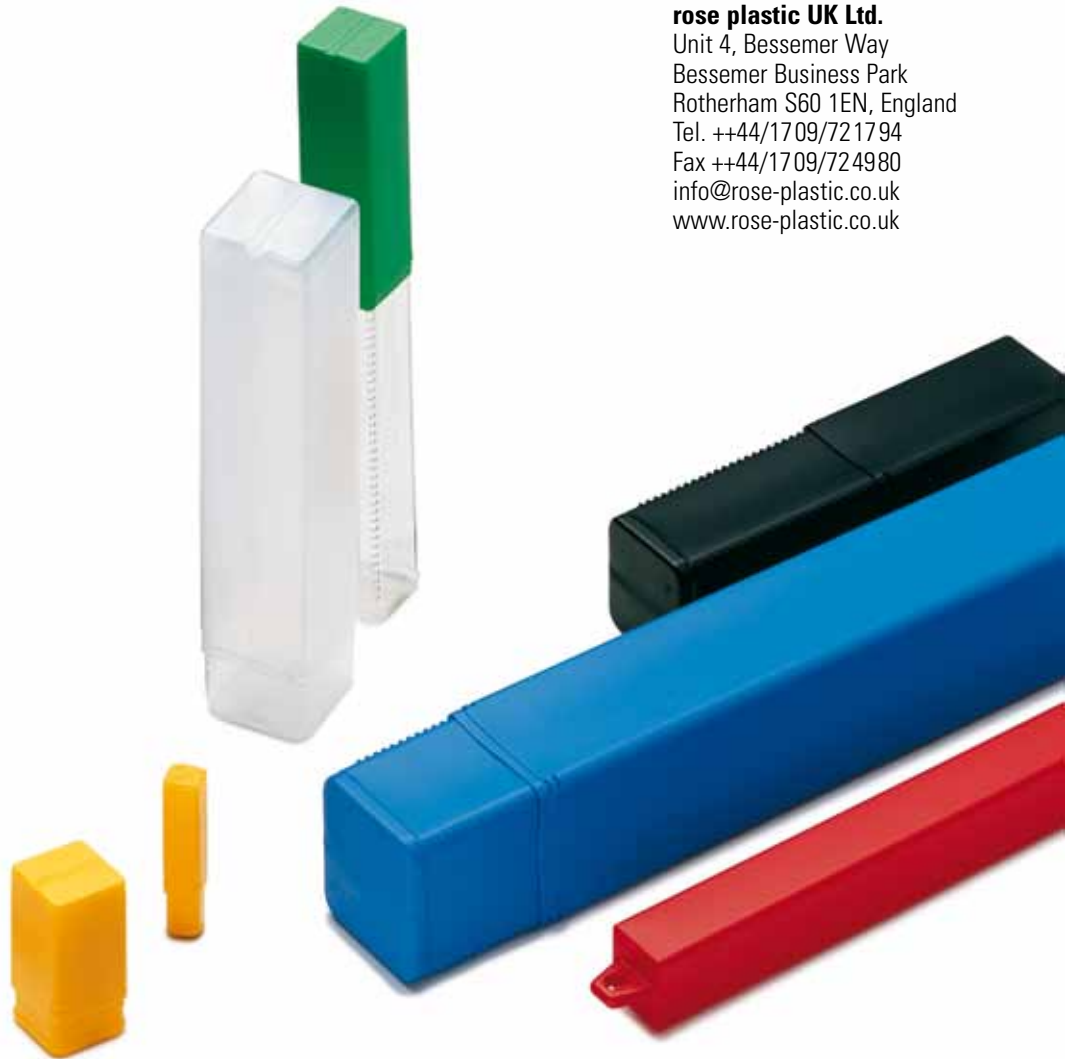

Square Telescopic Packaging Tube with Ratchet Mechanism:

- telescopic length extension
- ratchet mechanism locks at extended position
- rigid, durable, humidity and oil resistant
- speedy, efficient packing of products
- re-usable
- excellent for stacking and storage
- available with hanging loop

Availability:

- in transparent from stock
- please enquire for colours, clear, two-coloured and with hanging loop

Packing:

- outers and inners packed separately in individual cartons

Standard Material:

- Polypropylene (PP) transparent
- Polyethylene (PE) coloured

Note: Technical modification and availability subject to change without notice.

rose plastic UK Ltd.

Unit 4, Bessemer Way
Bessemer Business Park
Rotherham S60 1EN, England
Tel. ++44/1709/721794
Fax ++44/1709/724980
info@rose-plastic.co.uk
www.rose-plastic.co.uk

Ref.	ø mm	Length mm	Box Qty.
QP 8 050	8	050 - 080	2700
QP 8 080	8	080 - 120	1700
QP 8 120	8	120 - 200	2000
QP 8 200	8	200 - 350	2000
QP 10 050	10	050 - 080	2100
QP 10 080	10	080 - 120	2600
QP 10 120	10	120 - 200	1400
QP 10 200	10	200 - 350	1550
QP 10 250	10	250 - 460	1200
QP 12 050	12	050 - 080	3000
QP 12 070	12	070 - 110	2000
QP 12 080	12	080 - 120	1800
QP 12 120	12	120 - 200	1000
QP 12 200	12	200 - 350	1000
QP 12 250	12	250 - 460	850
QP 14 050	14	050 - 080	2300
QP 14 065	14	065 - 100	1800
QP 14 060	14	060 - 085	2000
QP 14 080	14	080 - 120	1300
QP 14 120	14	120 - 200	800
QP 14 200	14	200 - 350	800
QP 14 300	14	300 - 535	500
QP 16 050	16	050 - 080	2000

Ref.	ø mm	Length mm	Box Qty.
QP 16 080	16	080 - 120	1100
QP 16 120	16	120 - 200	1400
QP 16 200	16	200 - 350	1400
QP 18 050	18	050 - 080	1500
QP 18 080	18	080 - 120	1800
QP 18 120	18	120 - 200	1100
QP 18 200	18	200 - 350	1100
QP 20 050	20	050 - 080	1200
QP 20 080	20	080 - 120	1600
QP 20 120	20	120 - 200	900
QP 20 200	20	200 - 350	900
QP 20 350	20	350 - 620	500
QP 22 050	22	050 - 080	1200
QP 22 075	22	075 - 105	1500
QP 22 080	22	080 - 120	1300
QP 22 120	22	120 - 200	850
QP 22 200	22	200 - 350	840
QP 24 050	24	050 - 080	850
QP 24 080	24	080 - 120	1000
QP 24 120	24	120 - 200	650
QP 24 200	24	200 - 350	600
QP 26 050	26	050 - 080	1400
QP 26 060	26	060 - 080	1400

Ref.	ø mm	Length mm	Box Qty.
QP 26 080	26	080 - 120	1000
QP 26 100	26	100 - 160	800
QP 26 120	26	120 - 200	600
QP 26 200	26	200 - 350	600
QP 26 350	26	350 - 620	340
QP 32 050	32	050 - 070	1400
QP 32 060	32	060 - 080	1000
QP 32 080	32	080 - 120	700
QP 32 120	32	120 - 200	450
QP 32 200	32	200 - 350	420
QP 32 350	32	350 - 620	208
QP 34 100	34	100 - 160	450
QP 35 050	35	050 - 070	1000
QP 35 060	35	060 - 080	750
QP 35 080	35	080 - 120	600
QP 35 120	35	120 - 200	350
QP 35 200	35	200 - 350	320
QP 35 300	35	300 - 540	210
QP 35 350	35	350 - 620	168
QP 45 060	45	060 - 080	450
QP 45 080	45	080 - 120	300
QP 45 120	45	120 - 200	335
QP 45 200	45	200 - 350	180

Ref.	ø mm	Length mm	Box Qty.
QP 45 350	45	350 - 620	99
QP 45 700	45	700 - 1300	99
QP 55 060	55	060 - 080	300
QP 55 080	55	080 - 120	288
QP 55 120	55	120 - 200	200
QP 55 200	55	200 - 350	120
QP 55 350	55	350 - 620	72
QP 65 080	65	080 - 120	210
QP 65 120	65	120 - 200	155
QP 65 200	65	200 - 350	92
QP 65 300	65	300 - 350	175
QP 65 300	65	300 - 520	65
QP 65 350	65	350 - 620	56
QP 78 080	78	080 - 120	160
QP 78 120	78	120 - 200	105
QP 78 220	78	220 - 350	56
QP 93 080	93	080 - 120	90
QP 93 120	93	120 - 200	75
QP 93 200	93	200 - 350	48
QP 93 280	93	280 - 450	30